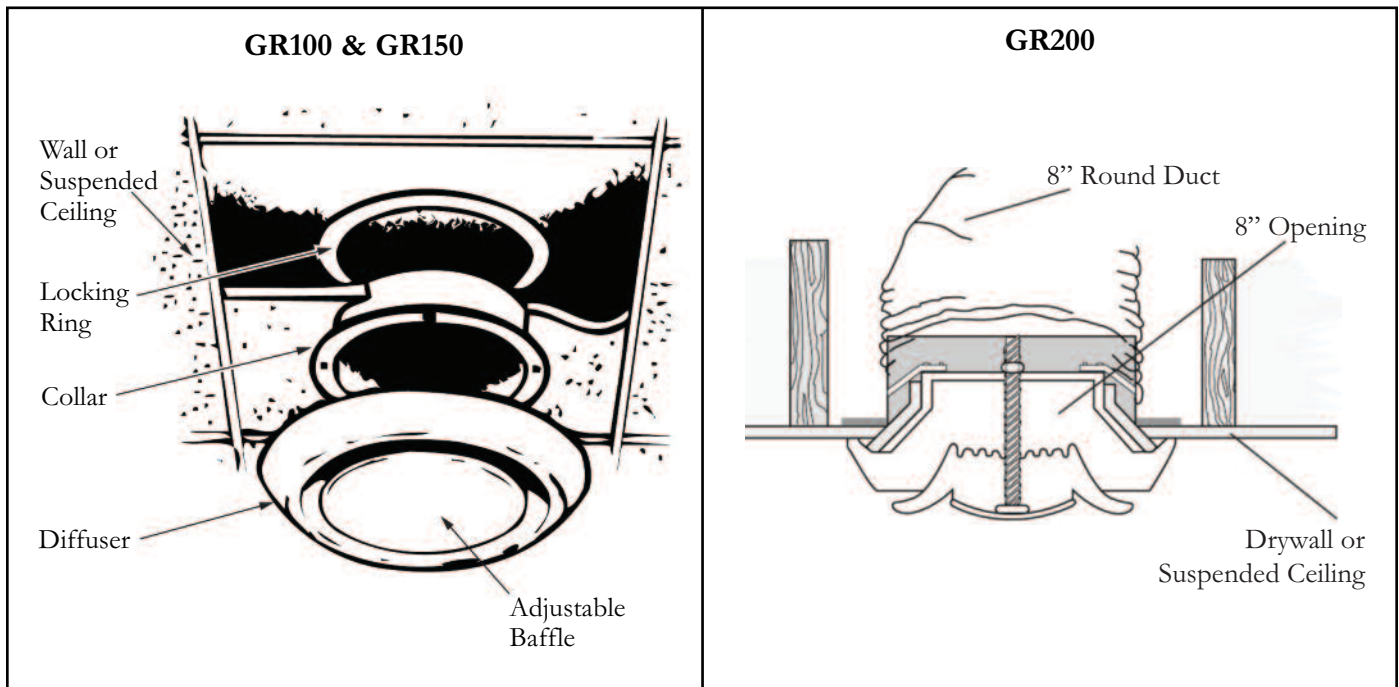

MODEL: GR ADJUSTABLE VENTILATION GRILLES

GR adjustable ventilation grilles are designed for ceiling or wall applications and are available for use with 4", 6" or 8" round duct.

MODEL	DIMENSIONS IN INCHES			
	A	B	DUCT DIA.	SHIP WT (lbs)
GR100	3-7/8	5-7/8	4	1.0
GR150	5-7/8	7-1/2	6	1.0
GR200	6-7/8	9-3/4	8	2.0

FEATURES & BENEFITS

- Fully adjustable ventilation grille
- Easy to install & adjust
- Suitable for suspended ceilings
- Designed for use with heating or cooling systems
- Available in 4", 6" or 8" diameters

CONSTRUCTION

- Center adjustable cone spins in & out
- Locking feature requires no studs or screws - models GR100 & GR150
- Mounting strap on metal collar - model GR200
- White polypropylene diffuser
- Melting point: 325 F / 163 C

INSTALLATION

www.continentalfan.com

USA - Continental Fan Manufacturing Inc.
203 Eggert Road, Buffalo, NY 14215
T: 716-842-0671 • 800-779-4021 • F: 716-842-0611

Canada - Continental Fan Canada Inc.
12-205 Matheson Blvd E, Mississauga, ON L4Z 3E3
T: 905-890-6192 • 800-779-4021 • F: 905-890-6193