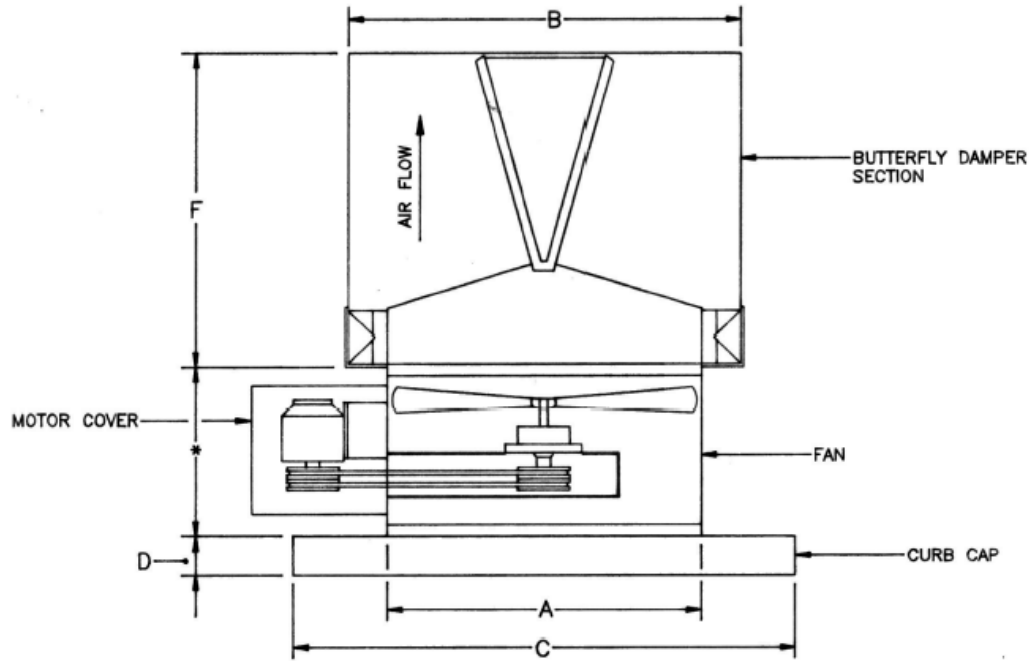

MODEL UBV BELT DRIVE STANDARD UPBLAST

* - DIM., VARIES WITH TYPE OF FAN

Model Size	A	B	C	D	F
UBV-18	18	24	33 SQ.	2 1/2	12
UBV-24	24	30	39 SQ.	2 1/2	16
UBV-30	30	36	45 SQ.	2 1/2	18
UBV-36	36	42	51 SQ.	2 1/2	22 1/2
UBV-42	42	48	57 SQ.	2 1/2	25
UBV-48	48	54	63 SQ.	2 1/2	25 1/2
UBV-54	54	60	69 SQ.	2 1/2	28 1/2
UBV-60	60	66	75 SQ.	2 1/2	32