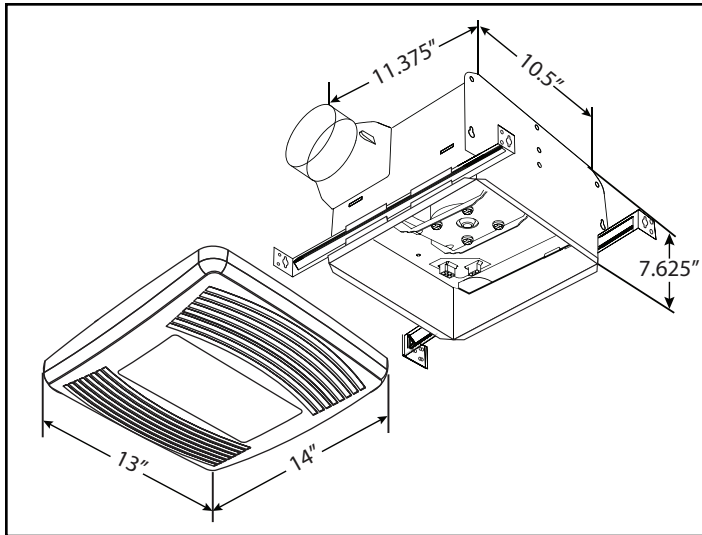

Model	TF80L	TF110L
Air Volume (cfm @ 0.1" SP)	80	110
Air Volume (cfm @ 0.25" SP)	58	100
Noise (Sones)	0.4	0.9
Power Consumption (W)	25	33
Power Rating (V/Hz)	120V / 60 Hz	120V / 60 Hz
Duct Diameter (In.)	4 & 6	4 & 6

CONSTRUCTION

- Galvanized steel housing
- Clean, simple grille design
- Double hanger mounting brackets adjust to 24" span
- Built-in backdraft damper
- Available to fit duct sizes 4" & 6"
- TF110L is HVI certified and Energy Star qualified for 6" duct only
- Max 26W GU24 fluorescent light