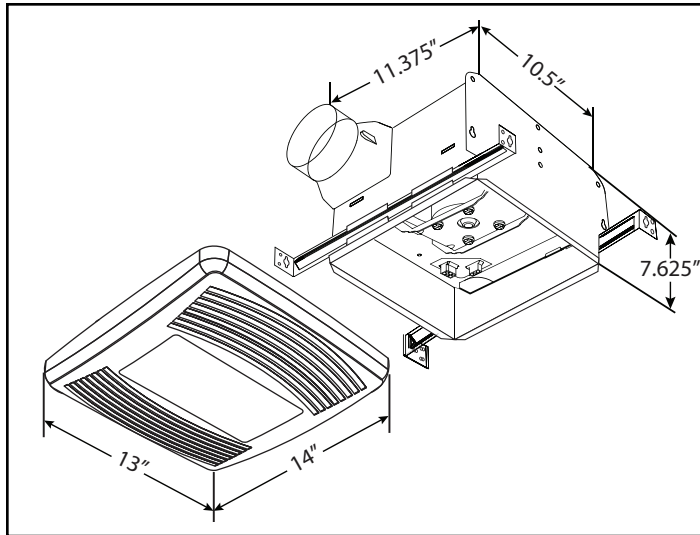

Model	TF80L	TF110L
Air Volume (cfm @ 0.1" SP)	80	110
Air Volume (cfm @ 0.25" SP)	58	100
Noise (Sones)	0.4	0.9
Power Consumption (W)	25	33
Power Rating (V/Hz)	120V / 60 Hz	120V / 60 Hz
Duct Diameter (In.)	4 & 6	4 & 6

CONSTRUCTION

- Galvanized steel housing
- Clean, simple grille design
- Double hanger mounting brackets adjust to 24" span
- Built-in backdraft damper
- Available to fit duct sizes 4" & 6"
- Max 26W GU24 fluorescent light