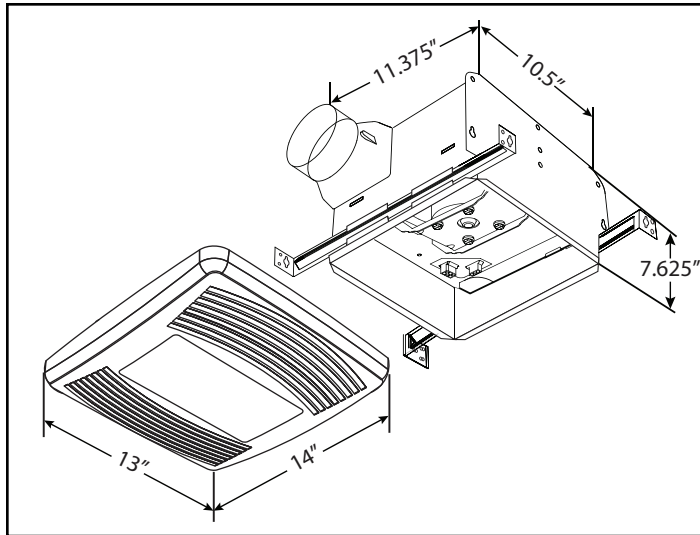

Model	TF80L	TF110L
Air Volume (cfm @ 0.1" SP)	80	110
Air Volume (cfm @ 0.25" SP)	58	100
Noise (Sones)	0.4	0.9
Power Consumption (W)	25	33
Power Rating (V/Hz)	120V / 60 Hz	120V / 60 Hz
Duct Diameter (In.)	4 & 6	4 & 6

CONSTRUCTION

- Galvanized steel housing
- Clean, simple grille design
- Double hanger mounting brackets adjust to 24" span
- Built-in backdraft damper
- Available to fit duct sizes 4" & 6"
- Max 26W GU24 fluorescent light