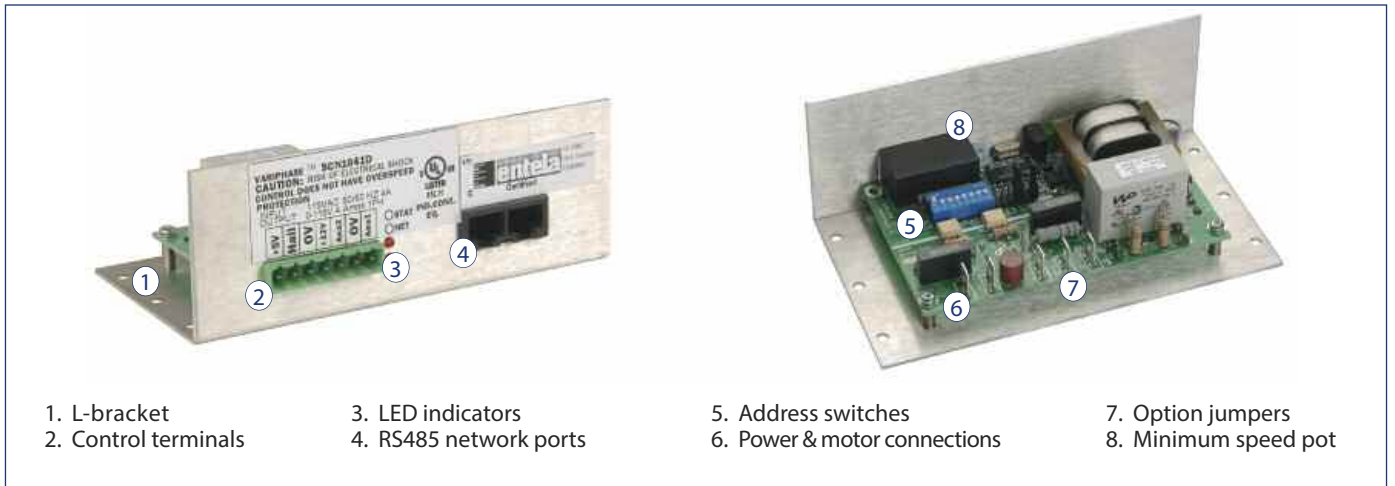

CONTROLS

SCN SINGLE PHASE AC CONTROLS

FEATURES & BENEFITS

- Pre-configured to run with supplied potentiometer
- Pre-configured with soft start feature enabled
- Network compatible
- Adjustable minimum speed setting
- Closed loop control capable (temperature, pressure, etc.)

VFD THREE PHASE AC CONTROLS

FEATURES & BENEFITS

- Integrated potentiometer
- Adjustable maximum & minimum speed setting
- Preset up to 15 speeds
- Network compatible
- EMI filter standard
- Temperature & pressure closed loop control capable
- Analog and digital input control
- RS-485 communication
- Single or three phase input power
- Password protection