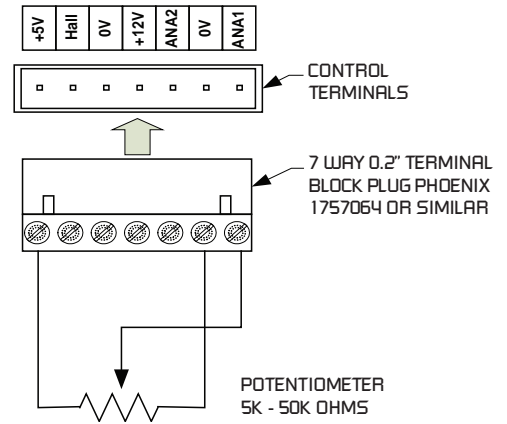

VFD THREE PHASE AC CONTROLS

FEATURES & BENEFITS

- Integrated potentiometer
- Adjustable maximum & minimum speed setting
- Preset up to 15 speeds
- Network compatible
- EMI filter standard
- Temperature & pressure closed loop control capable
- Analog and digital input control
- RS-485 communication
- Single or three phase input power
- Password protection