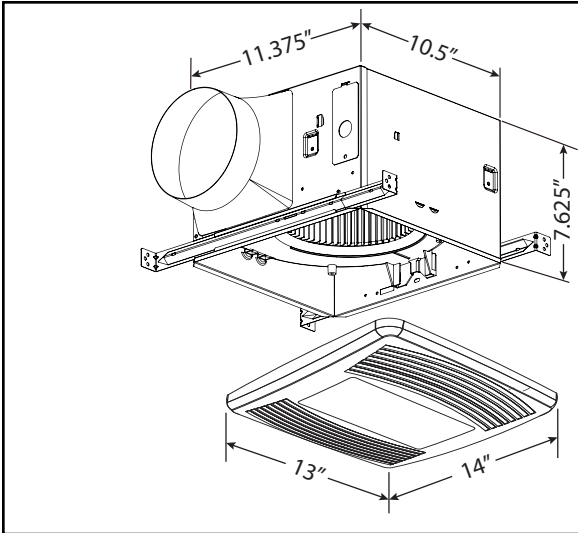

MODEL: TF TRANQUIL BATHROOM FANS WITH LIGHT

TF Tranquil bathroom fans with light offer whisper-quiet exhaust (under 1 sone). The built-in damper prevents a backdraft, keeping tempered air in a home when the fan is not operating.

Model	TF80L	TF110L
Air Volume (cfm @ 0.1" SP)	80	110
Air Volume (cfm @ 0.25" SP)	58	100
Sones (Rated at 0.1" SP)	0.4	0.9
Power Consumption (W)	22.8	28.0
Power Rating (V/Hz)	120V / 60 Hz	
Duct Diameter (In.)	4 & 6	

CONSTRUCTION

- 26 GA galvanized steel housing
- Durable polymeric resin grille for long life
- Double hanger mounting brackets adjust to 24" span
- Built-in backdraft damper
- Available to fit duct sizes 4" & 6"
- Max 26W GU24 fluorescent light